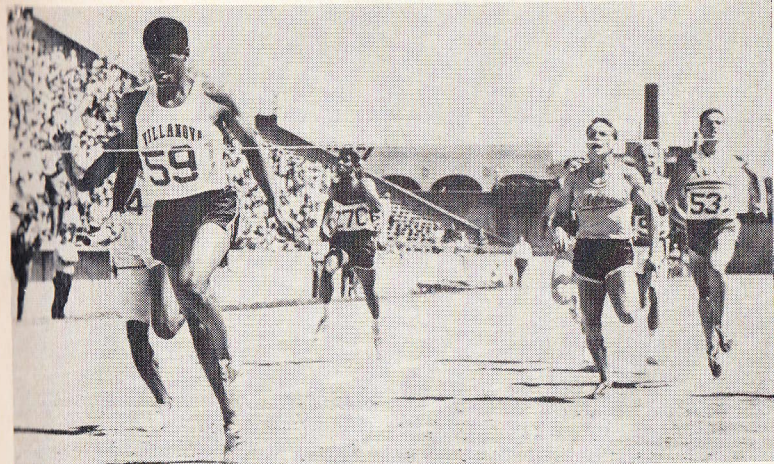

A STEP TO THE TAPE—Larry James, anchorman for Villanova in National Collegiate University Division's mile relay, nears finish line to give Wildcats a 3:08.6 victory. James, a U.S. Olympian in the 400 meters, ran the final lap in 45.6.